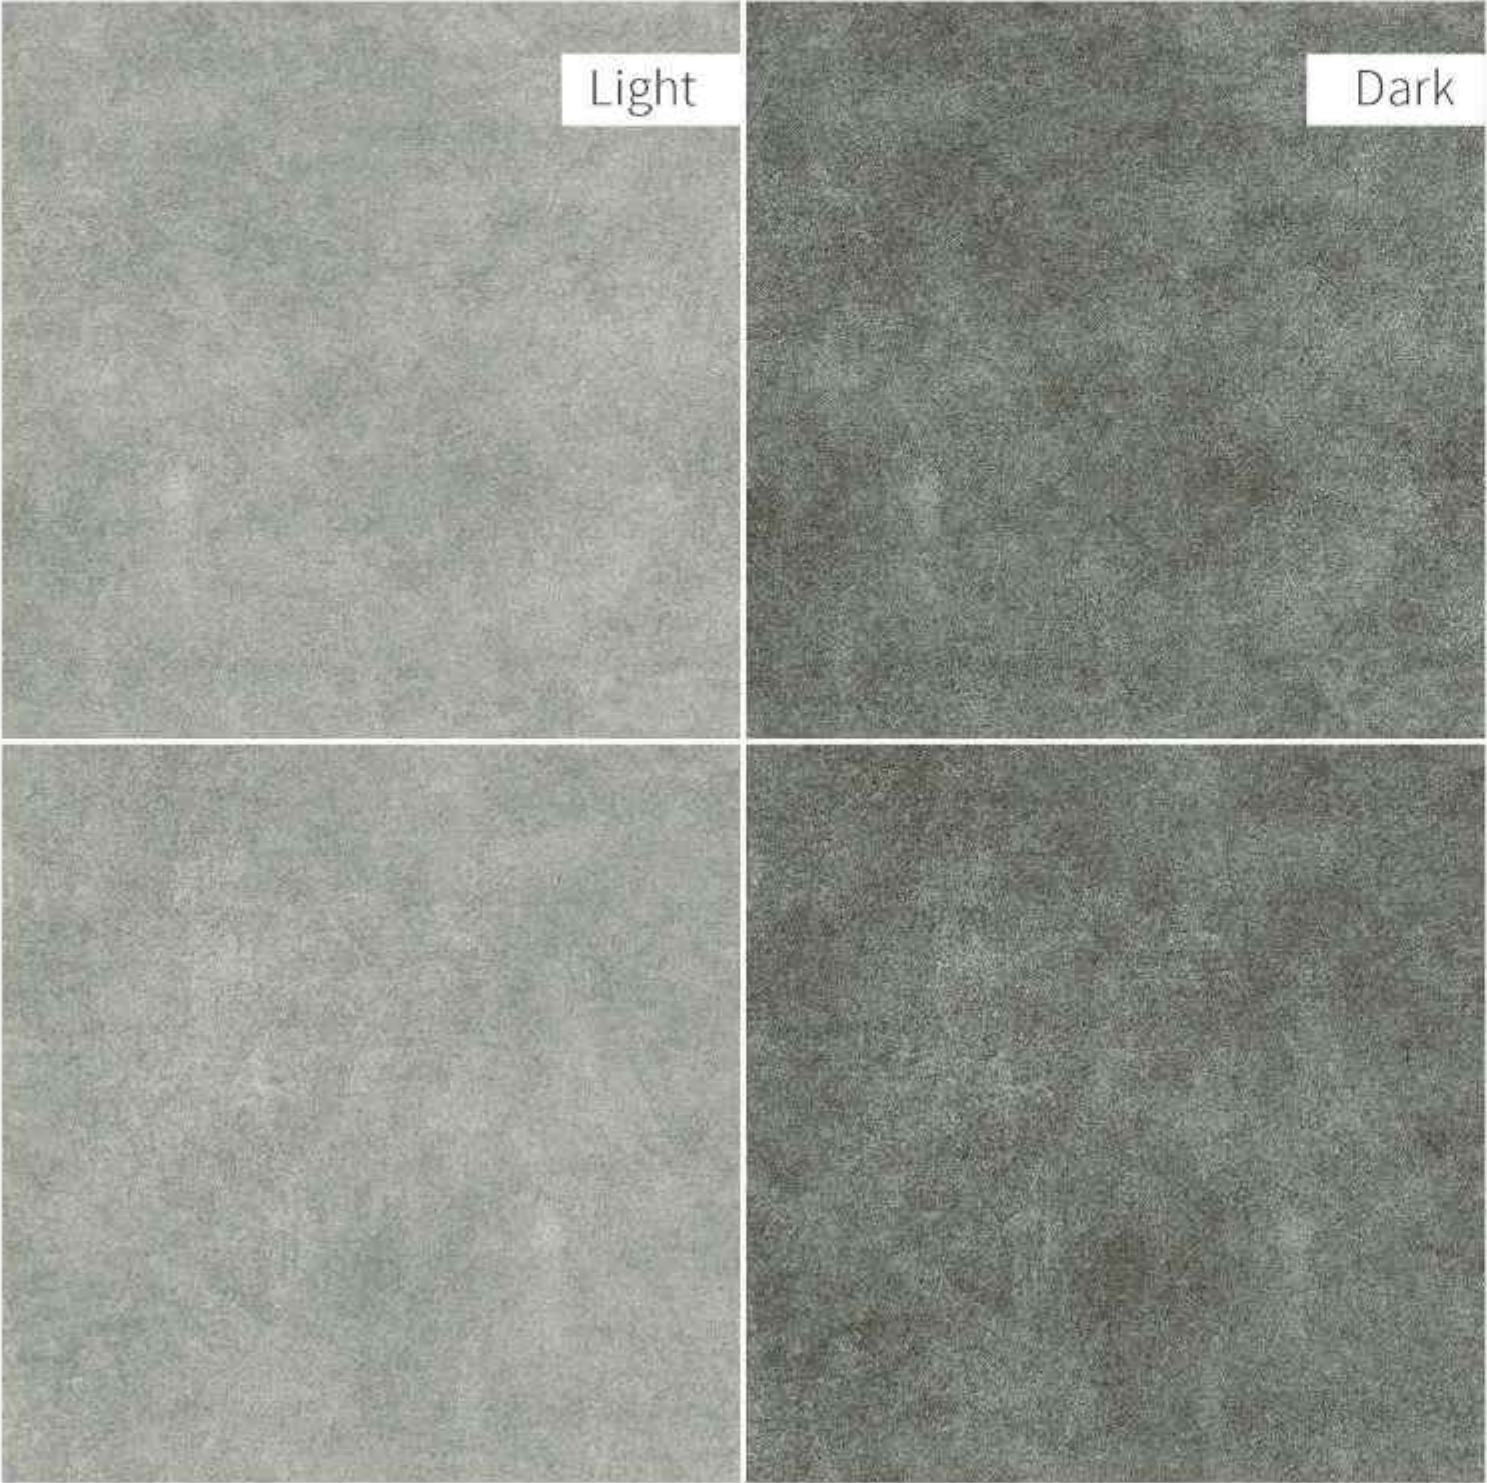

SAMANTA

120x120
3 faces

Package	120 x 120cm
Pieces	1
Mq.	1.44
Kg.	35

Package	120 x 120cm
Boxes	44
Mq.	63.36
Kg.	1500