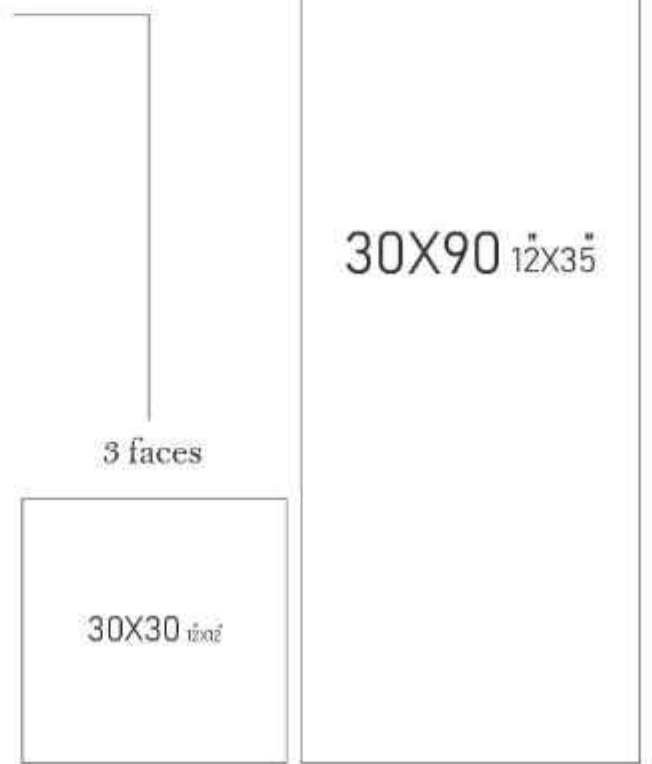

# AIMA

30 x 90  
4 faces

Decor Cream

Cream

Box

Package	30 x 90 cm
Pieces	5
Mq.	1.35
Kg.	27

Pallet

Package	30 x 90 cm
Boxes	52
Mq.	70.2
Kg.	1404